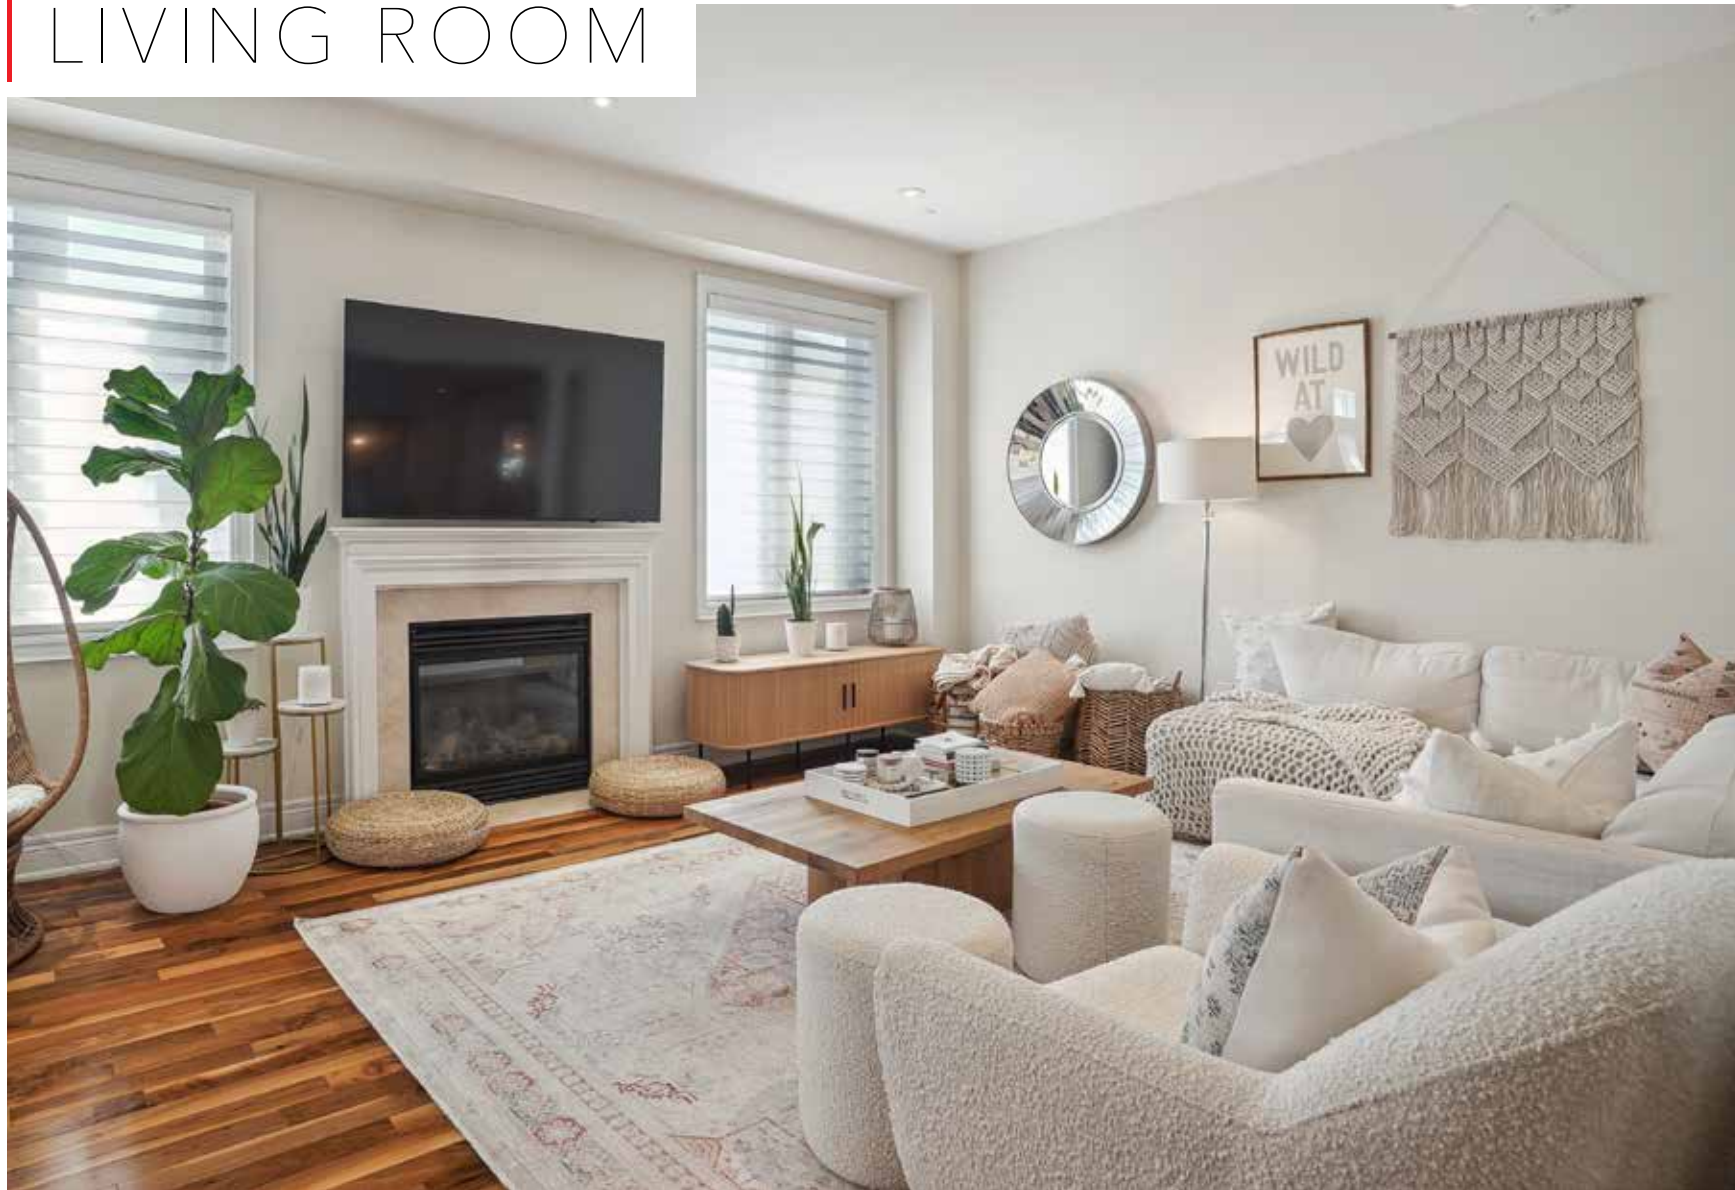

LIVING ROOM