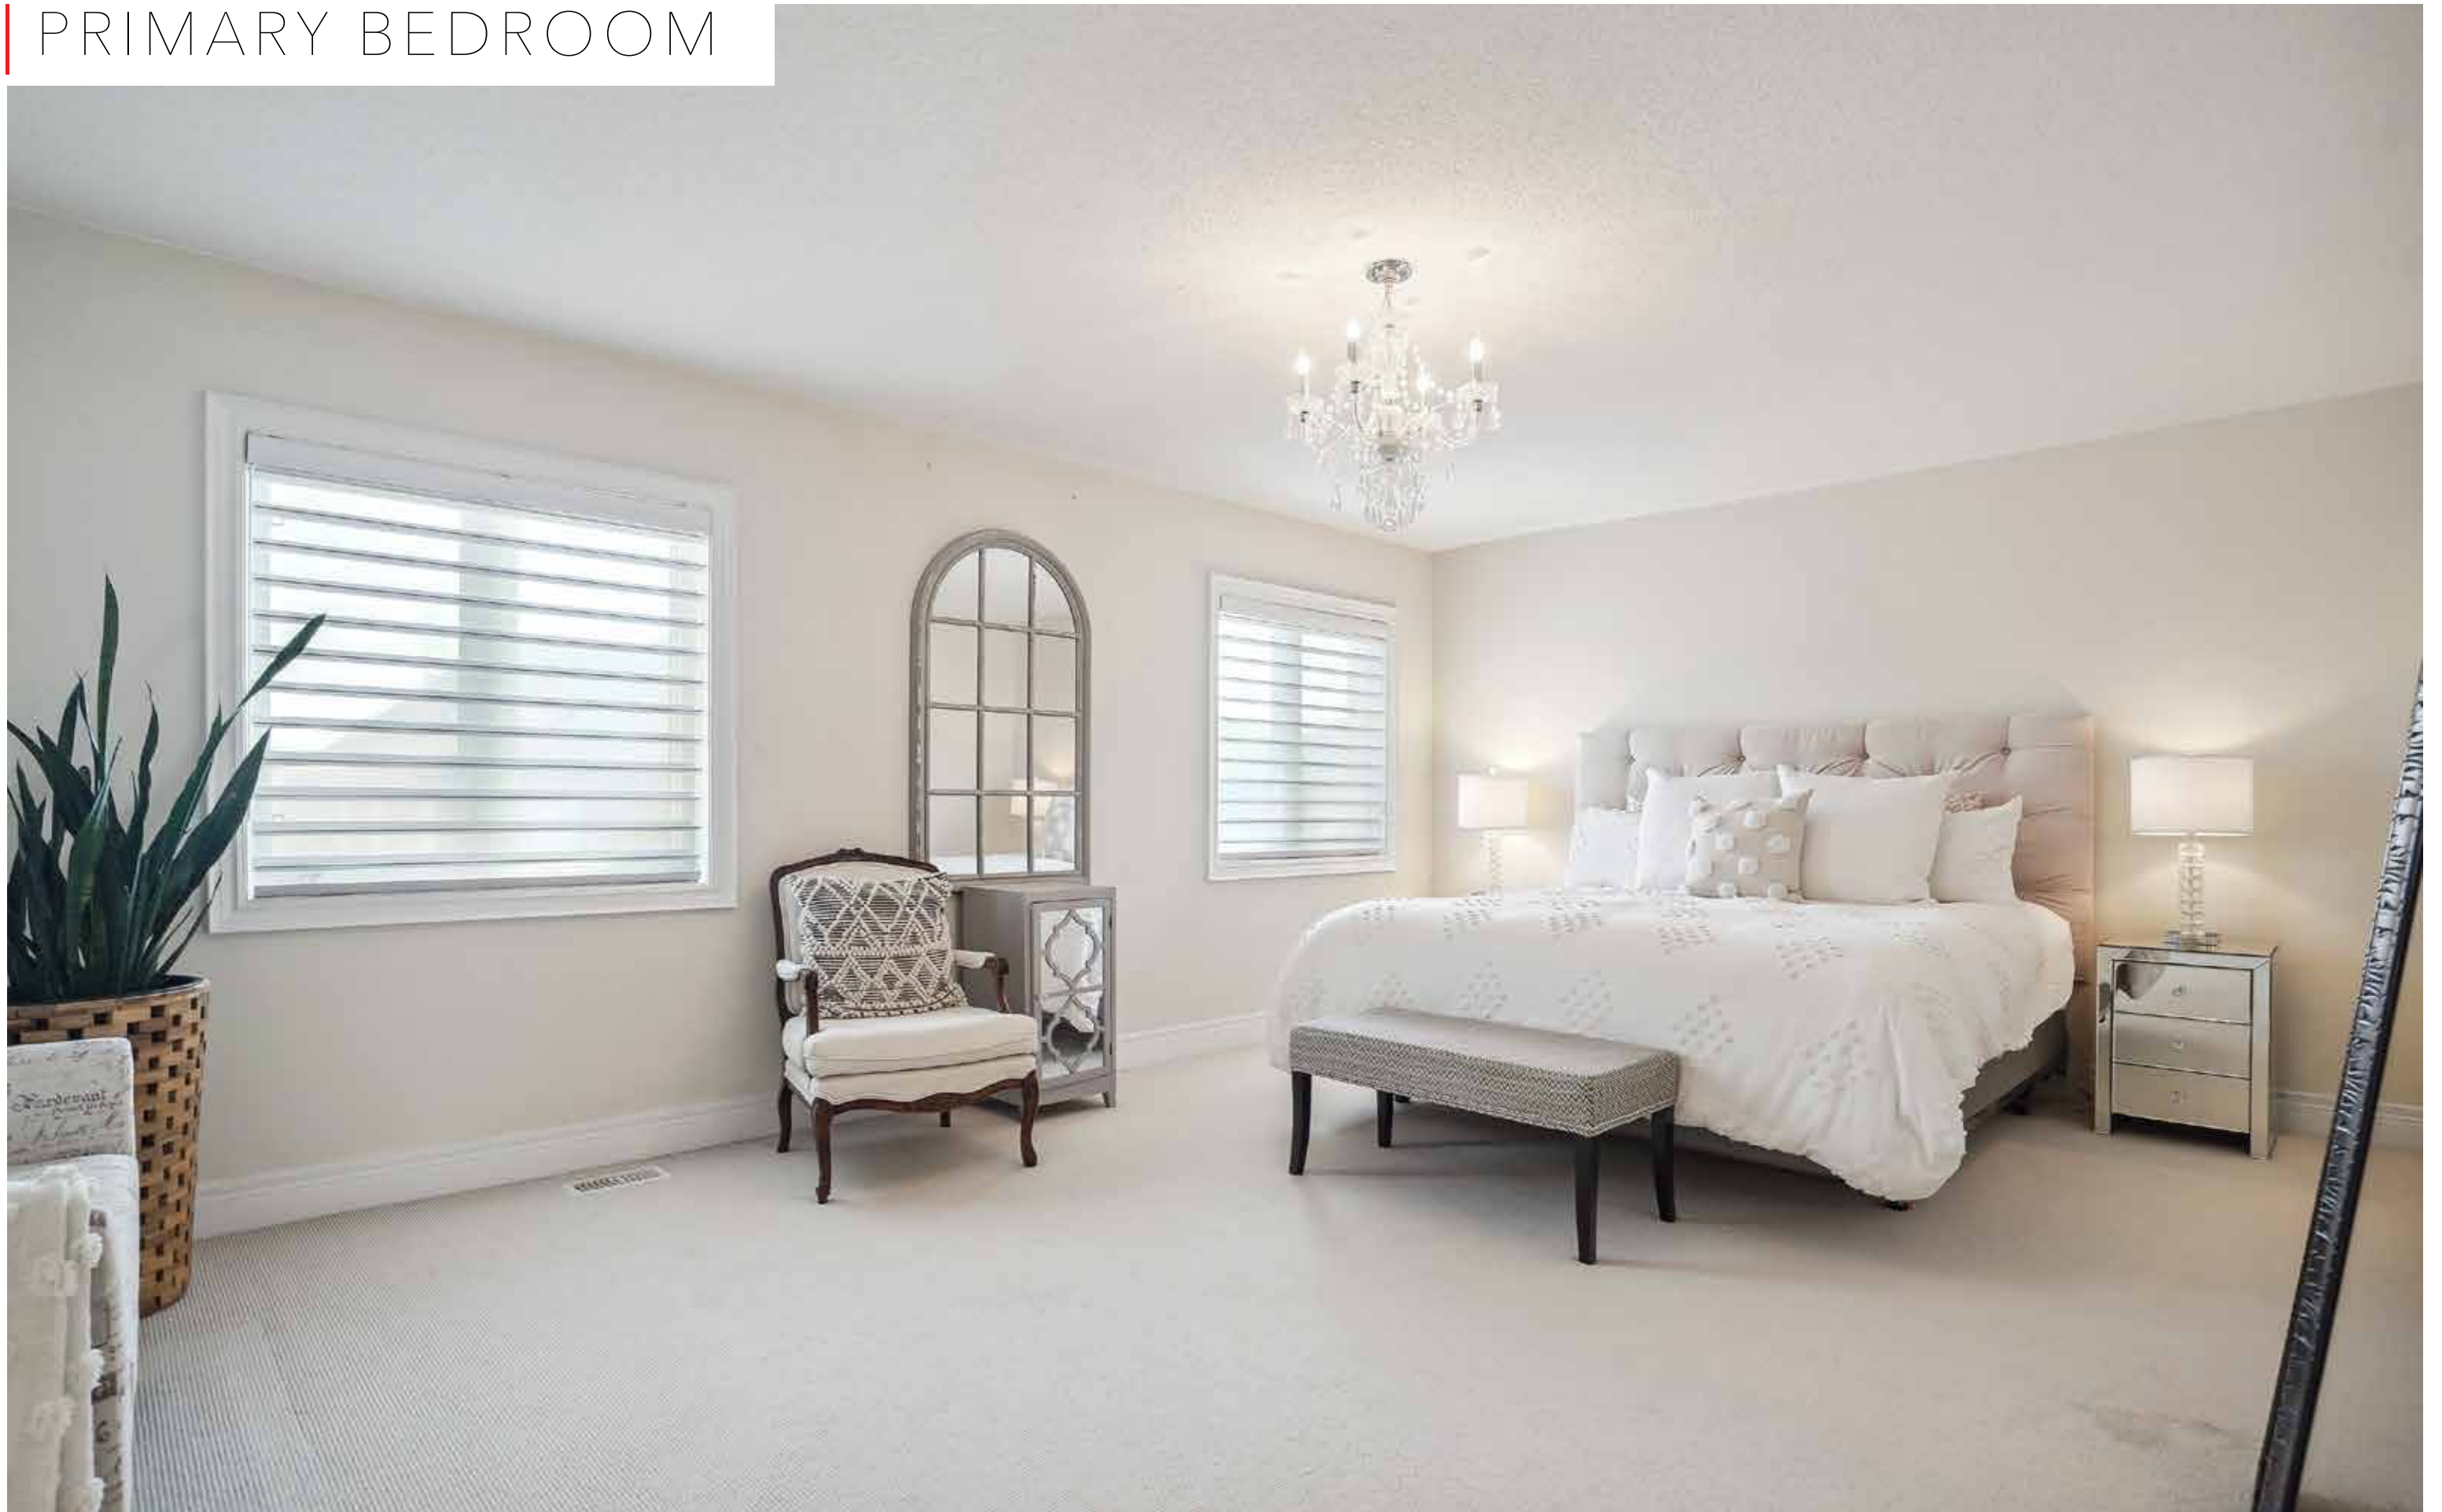

PRIMARY BEDROOM