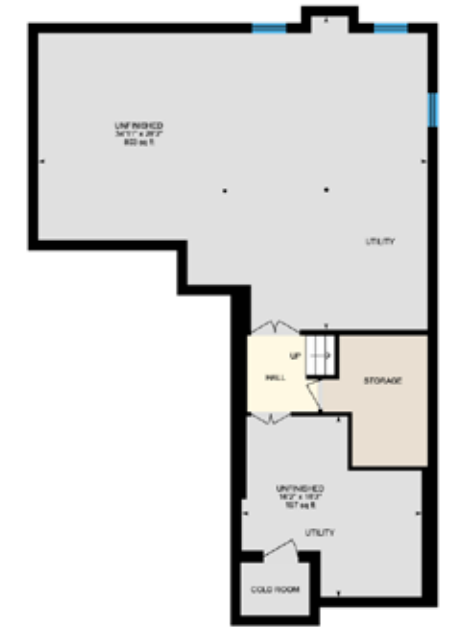

TEAM RENE
REAL ESTATE

4666
MCLEOD ROAD

BURLINGTON, ON

4666 MCLEOD ROAD, BURLINGTON

4 Bedrooms | 2+1 Bathrooms | 2,929 Sq.Ft | 43'x85' Lot

Welcome to this meticulously maintained executive home in Alton Village! From the moment you step inside, you feel the pride of ownership! This home offers 2929 sq ft, 4 bedrooms & an excellent layout sitting on a 43 x 85 ft lot. Step inside to be greeted by the elegance of this home, where every detail has been carefully curated to create an inviting atmosphere. The spacious open-concept layout is highlighted by an abundance of natural light streaming through the custom Hunter Douglas shades that are present throughout the home. Main level features a bright office which is excellent for those that work remotely! Entertain with ease in the heart of the home - the gourmet kitchen. Featuring premium, custom Selba cabinetry and top-of-the-line Wolf and Sub-zero appliances. This

kitchen is a chef's dream come true! From intimate dinners to grand gatherings, this space is sure to make you feel at home and inspire time spent together. The second floor features the luxurious primary bedroom, complete with a spa-like ensuite, upgraded glass shower, and two walk-in closets, providing the perfect sanctuary to unwind after a long day. On this floor, you'll also find 3 generously sized bedrooms and a conveniently located and spacious laundry room. Walk out to the private backyard that is ready to be made your own. This home offers the perfect blend of tranquility and convenience. Enjoy easy access to parks, schools, shopping, dining and minutes to 403/407 & QEW.

FOYER

OFFICE

POWDER ROOM

LIVING ROOM

DINING ROOM

KITCHEN

PRIMARY BEDROOM

ENSUITE BATHROOM